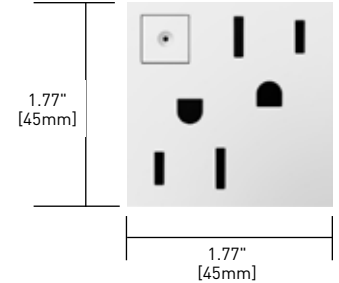

TECHNICAL SPECIFICATIONS

3rd Party Compliance

cULus Listed, File Number E140597, Standard UL20

Performance

ELECTRICAL

Maximum Working Voltage	120VAC
Current Rated	15A, 20A Feed Through
Temperature Rise	30°C Maximum at full-rated current

MECHANICAL

Back Wire	With internal pressure plates, #8-32 screw
Terminal Accommodations	#14AWG-#12AWG

ENVIRONMENTAL

Flammability	UL94 V2

Materials

Face	Polycarbonate	Terminal	Brass
Back Body	Polycarbonate	Termination	Steel Plated Screws
Contacts	Silver		

Warranty

Limited Lifetime Warranty