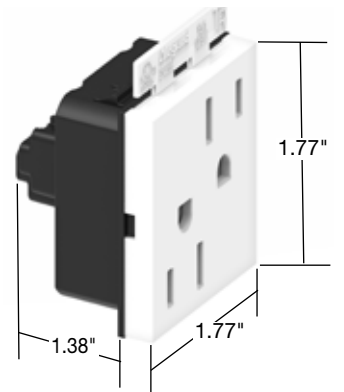

TECHNICAL SPECIFICATIONS

3rd Party Compliance

cULus Listed, File Number E140597, Standard UL20

Performance

ELECTRICAL

Maximum Working Voltage	120VAC
Current Rated	15A, 20A Feed Through
Temperature Rise	30°C Maximum at full-rated current

MECHANICAL

Back Wire	With internal pressure plates, #8-32 screw
Terminal Accommodations	#14AWG-#12AWG

ENVIRONMENTAL

Flammability	UL94 V2

Materials

Face	Polycarbonate	Terminal	Brass
Back Body	Polycarbonate	Termination	Steel Plated Screws
Contacts	Silver		

Warranty

Limited Lifetime Warranty